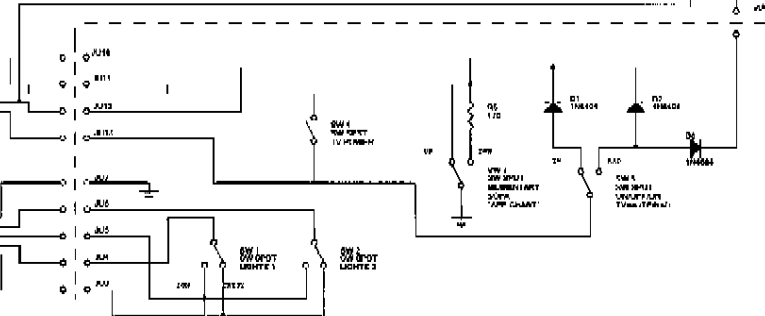

1	1000	SA 101 17-10000-000	REV	3-21-66
2	1000	10000-000	REV	10000
		THIS DRAWING AND INFORMATION ARE UNCLASSIFIED AND UNRESTRICTED TO THE PUBLIC AND ARE IN THE PUBLIC DOMAIN. (UNLESS INDICATED OTHERWISE)		
3	1000	10000-000		
4	1000	10000-000		
5	1000	10000-000		
6	1000	10000-000		
7	1000	10000-000		
8	1000	10000-000		
9	1000	10000-000		
10	1000	10000-000		
11	1000	10000-000		
12	1000	10000-000		
13	1000	10000-000		
14	1000	10000-000		
15	1000	10000-000		
16	1000	10000-000		
17	1000	10000-000		
SCHEMATIC MARK III SSW ROCKER			73-00533-001