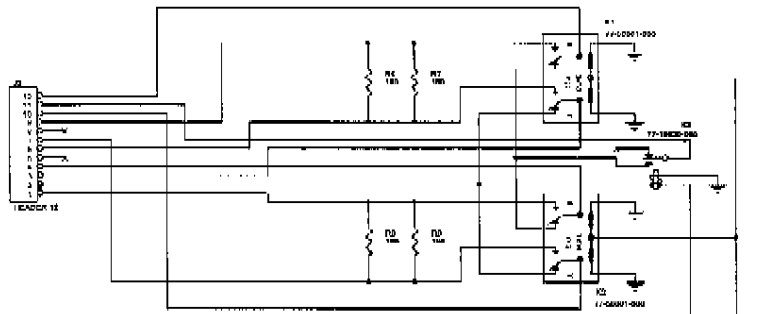

-500	-400
39A	187PL	198TL

100% SEC
TV POWER OFF
AND TALKER OFF
TV POWER ON