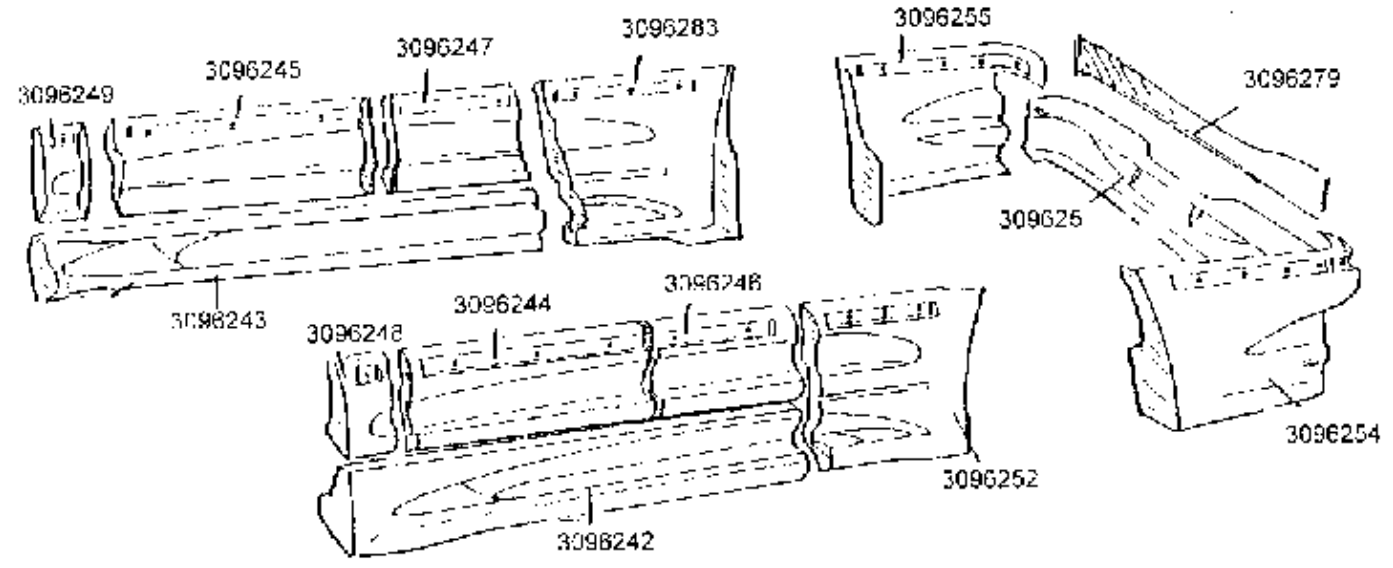

CONTROL COPY
DATE 5.26.07

CONTROLLED

3196240 97-'98' Ford F-150 Ext Cab Style Side 4x2 Less Frt Bumper	
Part #	Description
3096251	Rear Bumper Style Side
3096242	Driver Ext Cab Running Board
3096243	Passenger Ext Cab Running Board
3096244	Driver Front Door
3096245	Passenger Front Door
3096246	Driver Ext Body Panel
3096247	Passenger Ext Body Panel
3096248	Driver Front Cap 4x2
3096249	Passenger Front Cap 4x2
3096252	Driver Style Side Bed Body 4x2
3096283	Passenger Style Side Bed Body 4x2
3096254	Driver Style Side Rear Quarter 4x2
3096255	Passenger Style Side Rear Quarter 4x2
3096279	Style Side Tailgate Applique
3096253	1997 Passenger Style Side Bed Body 4x4

This piece was the only change from '97 to '98 model year

Part #	Hardware
3000111	Roll Bag
Part #	Miscellaneous Parts
611188	Screw Trim 1 7/16" x 20" BIK
Part #	Secondary Parts # 94
611823	Bracket Ford F150 Support '98
611133	Bracket Ford F150 Ext Std. Cab.
611824	Bracket Tara 8" Strap w/Band
611183	Step Tread Ford F150 Ext. Cab