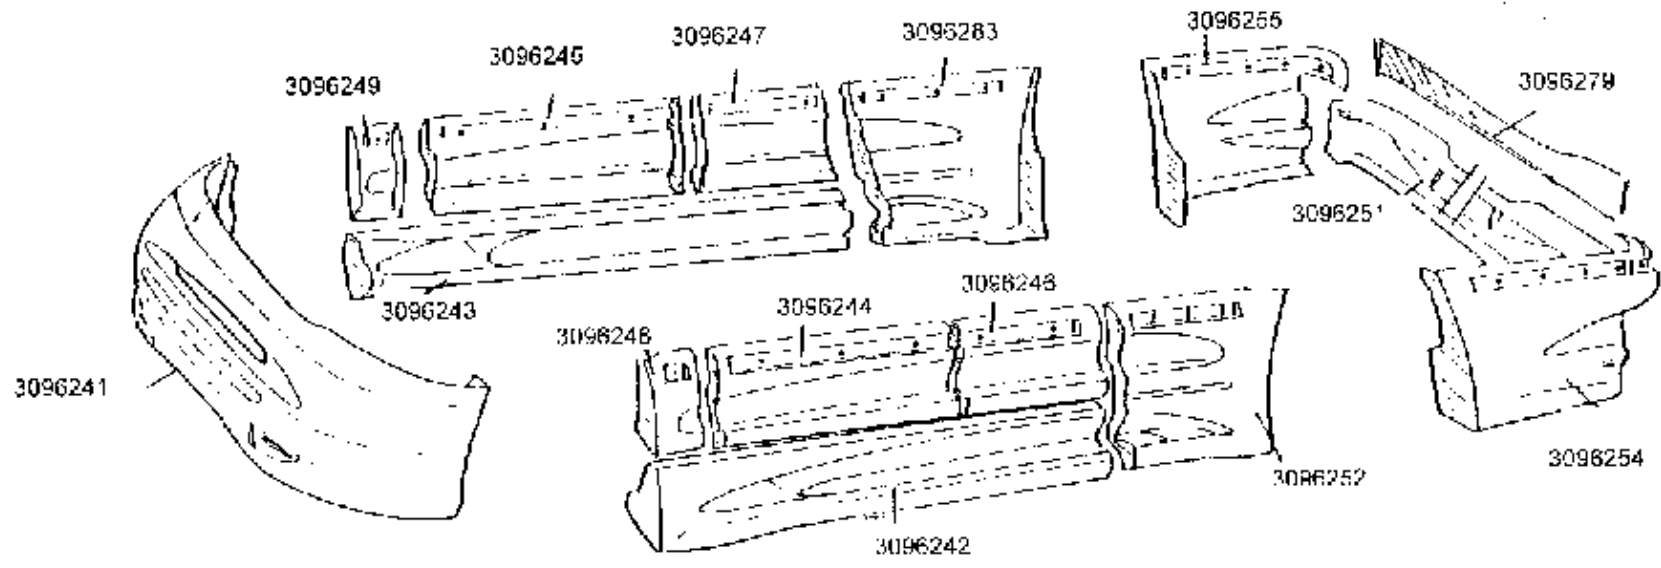

CONTROLLED COPY
 10/17/03 WVRB

CONTROLLED

3096240 Pro 97-'98' Ford F-150 Ext Cab Style Side 4x2	
Part #	Description
3096241	Front Bumper 4x2
3096251	Rear Bumper Style Side (2Ps)
3096242	Driver Ext Cab Running Board
3096243	Passenger Ext Cab Running Board
3096244	Driver Front Door
3096245	Passenger Front Door
3096246	Driver Ext Body Panel
3096247	Passenger Ext Body Panel
3096248	Driver Front Cap 4x2
3096249	Passenger Front Cap 4x2
3096252	Driver Style Side Bed Body 4x2
3096283	Passenger Style Side Bed Body 4x2
3096254	Driver Style Side Rear Quarter 4x2
3096255	Passenger Style Side Rear Quarter 4x2
3096279	Style Side Tailgate Applique
3096253	1997 Passenger Style Side Bed Body 4x2

Part #	Hardware
3000111	Bolt Bag
Part #	Miscellaneous Parts
611159	Screw Trim 1 7/16 x 20' Blk
Part #	Secondary Parts #73
611550	Light 1602a Fog Lite
611820	Bracket Ford F150 Support '98
611133	Bracket Ford F150 Ext. Std. Cab.
611824	Bracket Tare 8' Strap w/Band
611183	Step Tread Ford F150 Ext. Cab
611B12	Bracket License Plate Only

Rev.	Date	Auth	Description
E	10/17/03	WVRB	Add New Bolt Bag #

This piece was the only change from '97 to '98 model year.

3096240 97-'98' Ford F-150 Ext Cab Style Side 4x2