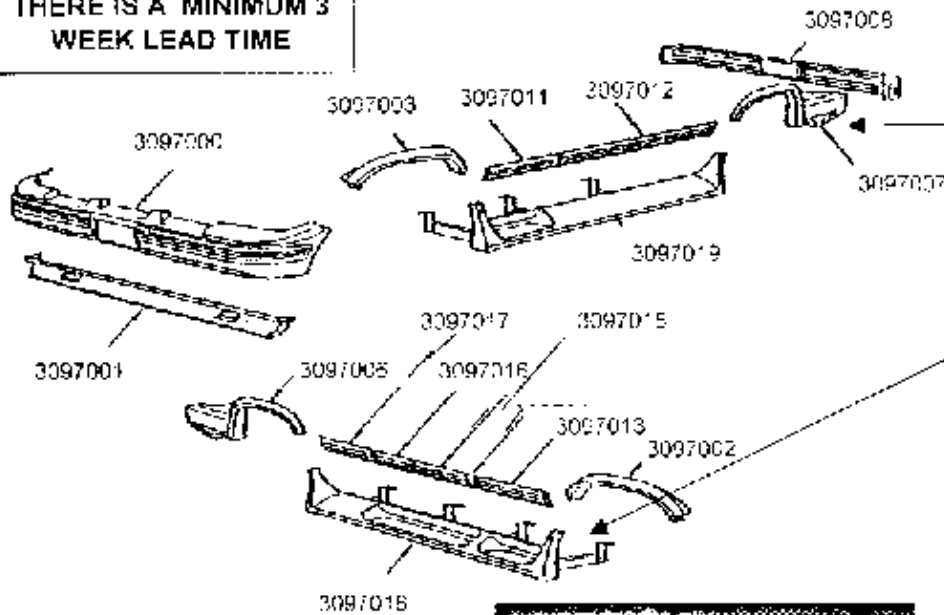

THERE IS A MINIMUM 3  
WEEK LEAD TIME

PART # 3097007 AND 3097018  
ARE NO LONGER AVAILABLE.  
THERE ARE NO MOLDS FOR  
THESE PARTS

OBSOLETE PARTS NOT  
PICTURED

PRE-MADE BOLT BAG, PART #618092  
SECONDARY PARTS # 37

3097100 Prodesign 1970-95' Chevy G-Van Grand Effects

Part #	Description	Repl Cost
3097000	Front Bumper	
3097001	Front Air Dam - Poly	
3097002	Pass. Front Flare	
3097003	Driver Front Flare	
3097006	Pass. Rear Flare	
3097007	Driver Rear Flare	
3097008	Rear Bumper	
3097011	Driver Door Applique	
3097012	Driver Body Applique	
3097013	Passenger Door Applique	
3097014	Pass. Door Post Applique	
3097015	Pass. Front Cargo App.	
3097016	Pass. Rear Cargo App.	
3097017	Pass. Body Applique	
3097018	Pass. RB w/Tape, Bracket	
3097019	Driver RB w/Tape, Bracket	