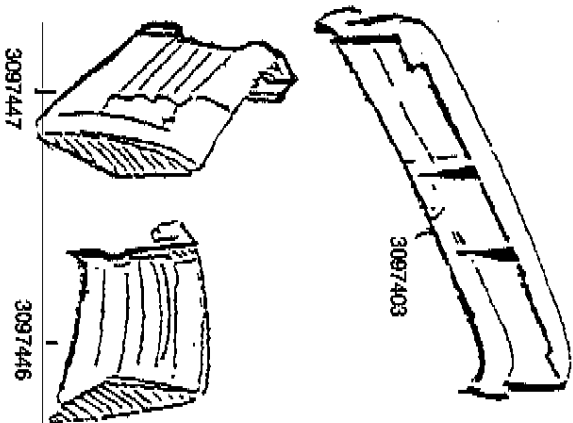

BOLT BAG #6
SECONDARY PARTS #38

Part #	Description
3097401	Front Bumper
3097913	Rear Bumper 2 PC
3097404	Driver Running Board
3097405	Passenger Running Board
3097406	Driver Front Cap
3097407	Passenger Front Cap
3097410	Driver Rear Door
3097411	Passenger Rear Door
3097408	Driver Rear Quarter
3097409	Passenger Rear Quarter

Replacement Parts
3097403 Rear Bumper 1 PC.
3097447 Pass. Rear Quarter
3097446 Driver Rear Quarter
Miscellaneous Parts
611531 Lights, 3106 Rally Lights
611562 Bracket Fog Light Suburban
611140 Step Tread Suburban 4 1/2"
611189 Screw Trim 1 7/16" x 20" Black
611125 Bracket Suburban/Tahoe
611193 Rubber Grommets Suburban 2 pc
611612 Bracket License Plate Univ.
611561 Suburban Step Bumper Bracket