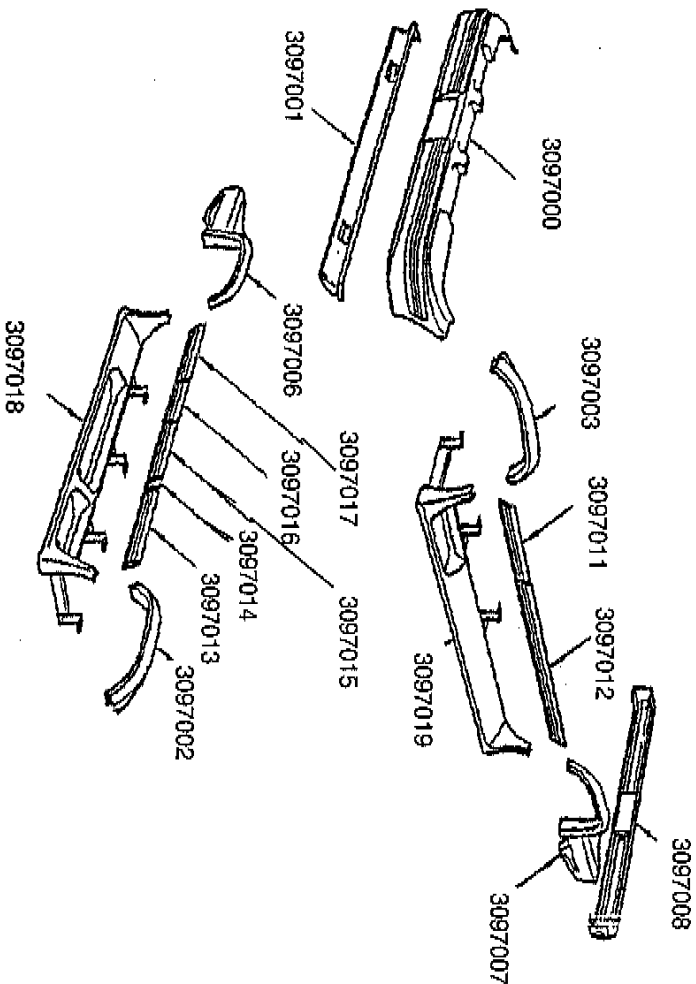

1989 - 1995 LIMITED QUANTITIES AVAILABLE

PRE-MADE BOLT BAG, PART #618092
SECONDARY PARTS #37

Part #	Description
Parts Not Pictured - For 4-Door Kit Only	
3097020	4Dr. Driver RB w/Tape, Bkt
3097021	4Dr. Driver Door Post App.
3097022	4Dr. Driver Body Applique
3097023	4Dr. Driver Rear Cargo App.
3097024	4Dr. Driver Front Cargo App.
3097009	ABS Spoiler w/Lights

Part #	Description
3097100 Pre '96 Chevy G-Van Grand Effects	
3097000	Front Bumper
3097001	Front Air Dam - Poly
3097002	Pass. Front Flare
3097003	Driver Front Flare
3097006	Pass. Rear Flare
3097007	Driver Rear Flare
3097008	Rear Bumper
3097011	Driver Door Applique
3097012	Driver Body Applique
3097013	Passenger Door Applique
3097014	Pass. Door Post Applique
3097015	Pass. Front Cargo App.
3097016	Pass. Rear Cargo App.
3097017	Pass. Body Applique
3097018	Pass. RB w/Tape, Bracket (N/A)
3097019	Driver RB w/Tape, Bracket
Secondary Parts	
619285	Bracket Old Style Chevy
611812	Bracket license Plate Univ.
611531	Lights, 3105 Rally Lights
618092	Pre-Made Bolt Bag
672492	Air Dam Bkt. Old Style Chevy
N/A	Gimp Material