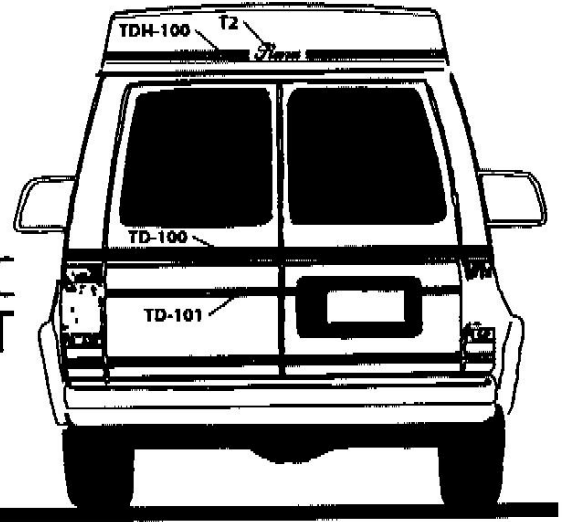

DIAMOND EXECUTIVE2000

KIT #: T2000-200
Lowtop Kit: T2000-100
FORD
Full-size Van

'99 GRAPHIC PLACEMENT

TD-103 DRIVER
MAIN GRAPHIC

TDH-102 DRIVER SPORT
TOP GRAPHIC

TD-104 PASSENGER
MAIN GRAPHIC

TDH-103 PASSENGER SPORT
TOP GRAPHIC

TD-100 2" UPPER MAIN BODY STRIPE

TDH-100 7/8" MAIN BODY STRIPE

TD-101 7/8" MAIN BODY STRIPE

TDH-101 1/4" SOLID ACCENT STRIPE

TD-102 1/4" SOLID ACCENT STRIPE

T3 LARGE WORLD LOGO

T1 SMALL WORLD LOGO

T2 TIARA SCRIPT LOGO