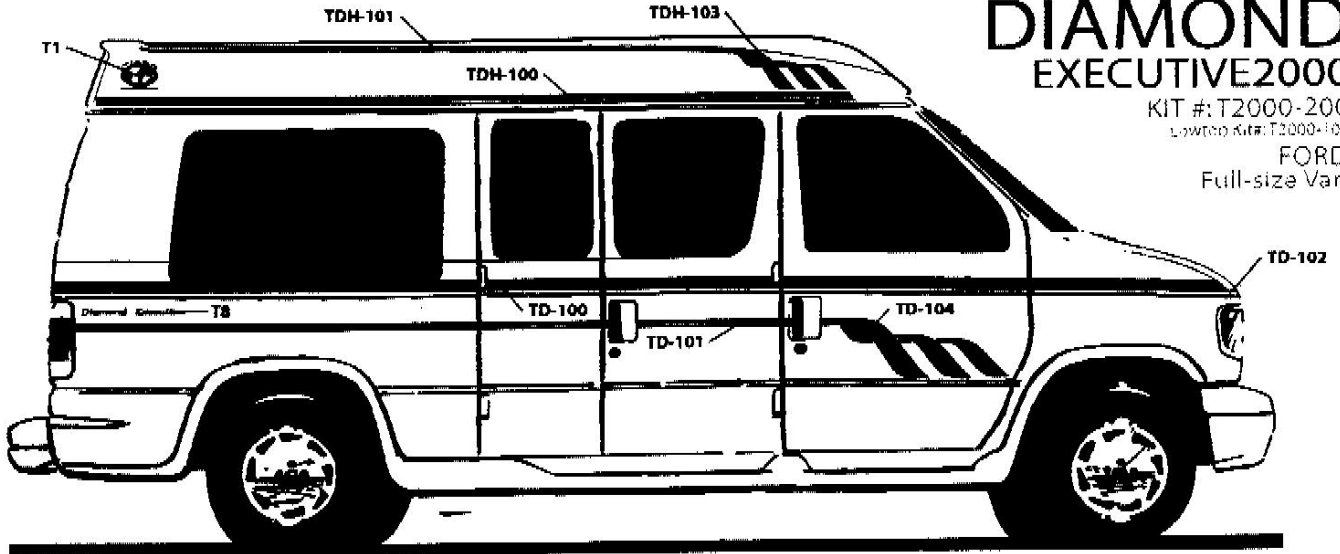

DIAMOND EXECUTIVE2000

KIT #: T2000-200
Lowtop Kit: T2000-100
FORD
Full-size Van

'99 GRAPHIC PLACEMENT

TD-103 DRIVER
MAIN GRAPHIC

TDH-102 DRIVER SPORT
TOP GRAPHIC

TD-104 PASSENGER
MAIN GRAPHIC

TDH-103 PASSENGER SPORT
TOP GRAPHIC

TD-100 2" UPPER MAIN BODY STRIPE

TDH-100 7/8" MAIN BODY STRIPE

TD-101 7/8" MAIN BODY STRIPE

TDH-101 1/4" SOLID ACCENT STRIPE

TD-102 1/4" SOLID ACCENT STRIPE

T3 LARGE WORLD LOGO

T1 SMALL WORLD LOGO

T2 TIARA SCRIPT LOGO

T8 DIAMOND EXECUTIVE LOGO

T2000-200-209/Gray T2000-200-219/Gold T2000-200-229/Blue T2000-200-239/Green