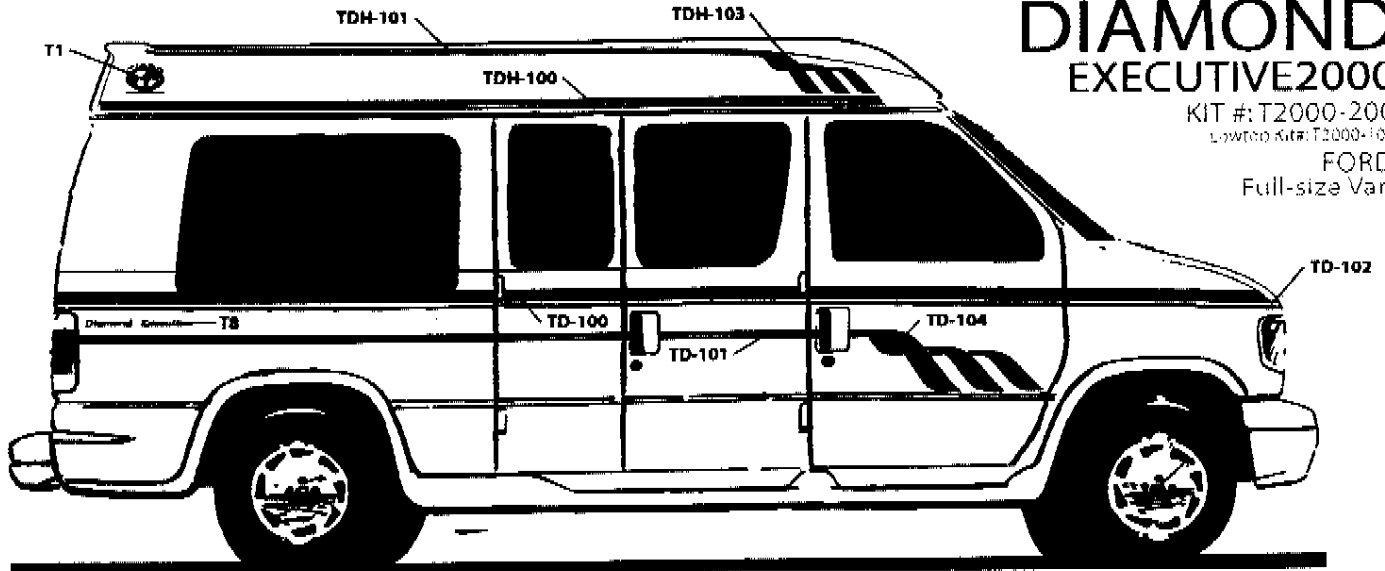

DIAMOND EXECUTIVE2000

KIT #: T2000-200
L-20000 Kit#: T2000-100
FORD
Full-size Van

'99 GRAPHIC PLACEMENT

TD-103 DRIVER
MAIN GRAPHIC

TDH-102 DRIVER SPORT
TOP GRAPHIC

TD-104 PASSENGER
MAIN GRAPHIC

TDH-103 PASSENGER SPORT
TOP GRAPHIC

TD-100 2" UPPER MAIN BODY STRIPE

TDH-100 7/8" MAIN BODY STRIPE

TD-101 7/8" MAIN BODY STRIPE

TDH-101 1/4" SOLID ACCENT STRIPE

TD-102 1/4" SOLID ACCENT STRIPE

T3 LARGE WORLD LOGO

T1 SMALL WORLD LOGO

Tiara

T2 TIARA SCRIPT LOGO

Diamond Executive

T8 DIAMOND EXECUTIVE LOGO

T2000-200-209/Gray T2000-200-219/Gold T2000-200-229/Blue T2000-200-239/Green

STRAIGHT LINE

KIT #: TSL-200
 Lowtop Kit#: TSL-100
 FORD
 Full-size Van