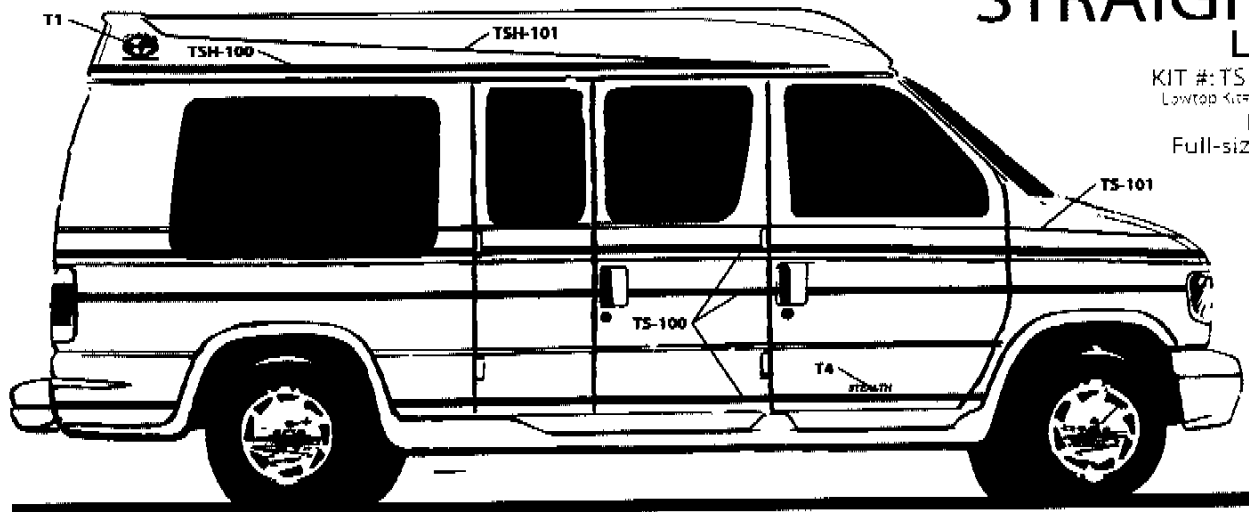

T2 TIARA SCRIPT LOGO

Diamond Executive

T8 DIAMOND EXECUTIVE LOGO

T2000-200-209/Gray T2000-200-219/Gold T2000-200-229/Blue T2000-200-239/Green

STRAIGHT LINE

KIT #: TSL-200
 Lowtop Kit#: TSL-100
 FORD
 Full-size Van