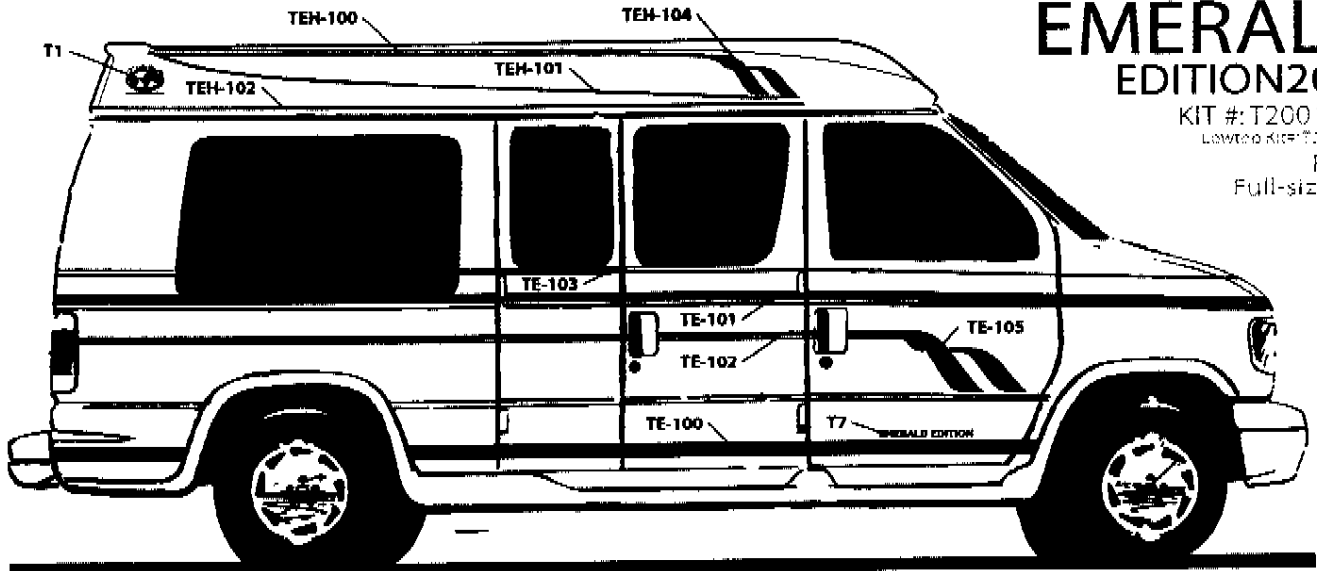

EMERALD EDITION 2001

KIT #: T2001-200
LOWE'S KIT # T2 201-199
FORD
Full-size Van